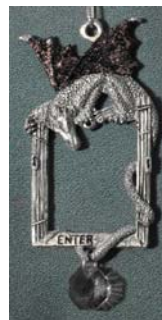

www.quanta.ca

2" round mirrors framed with
sculpted lead free pewter handles.
\$19.95 CDN Retail

Fairy
#2851

Mermaid
#2852

Welcoming Windows

Invite the Friendly Spirits in with

- Fairy Windows
- Dragon Gates
- Crystal Portals

Masterfully sculpted by Diane Sams.
Accented with 14 mm crystal.

And a touch of color Approximately 3"
high.

Dragon Gates (CDN Retail)

#6101- unpainted \$16.50 CDN

#6102 - red wings \$18.95 CDN

#6103 - blue wings \$18.95 CDN