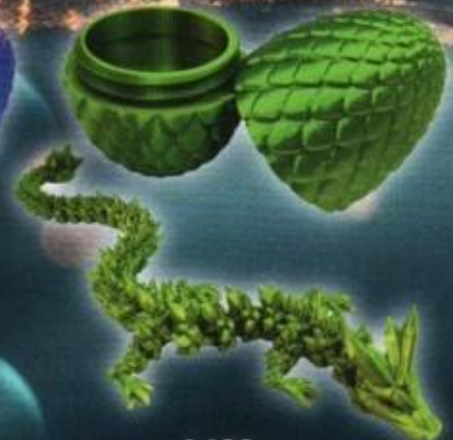

**3378**

Tetragrammaton Embossed Soft  
Leather Journal  
5 x 7 inches with Aged Looking  
Handmade Linen Parchment Paper  
\$19.00

**3374**

Fairy Embossed Soft  
Leather Journal  
5 x 7 inches with Aged Looking  
Handmade Linen Parchment Paper  
\$19.00

**3393**

Chakra Journal with Antique Finish  
Embossed Leather Journal  
6 x 8 inches with Aged Looking  
Handmade Linen Parchment Paper  
\$19.00

**3424**

3D Printed Purple Dragon  
in Dragons Egg  
Egg is 5 inches tall, and  
the Dragon is 11 inches long  
\$8.50