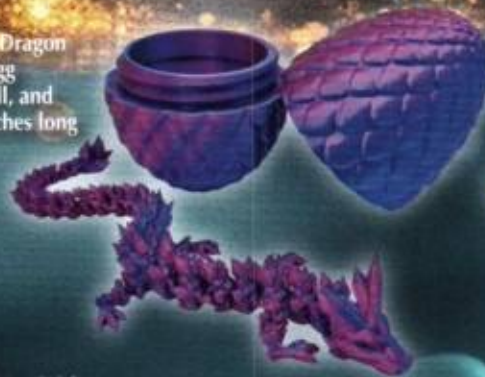

**3378**

Tetragrammaton Embossed Soft  
Leather Journal  
5 x 7 inches with Aged Looking  
Handmade Linen Parchment Paper  
\$19.00

**3374**

Fairy Embossed Soft  
Leather Journal  
5 x 7 inches with Aged Looking  
Handmade Linen Parchment Paper  
\$19.00

**3393**

Chakra Journal with Antique Finish  
Embossed Leather Journal  
6 x 8 inches with Aged Looking  
Handmade Linen Parchment Paper  
\$19.00

**3424**

3D Printed Purple Dragon  
in Dragons Egg  
Egg is 5 inches tall, and  
the Dragon is 11 inches long  
\$8.50