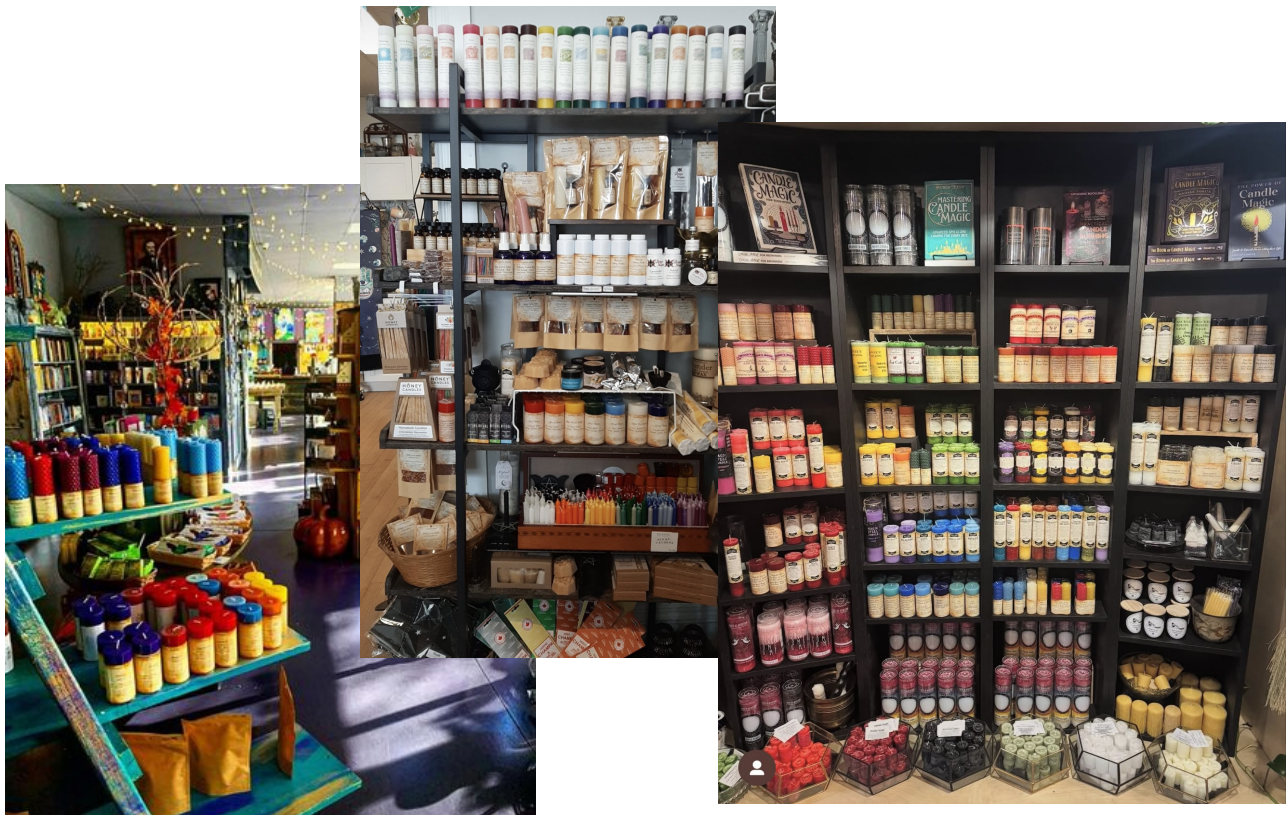

BRAND IDENTITY

THE CONSISTENCY OF THE FONT AND FORMAT OF THE LABELS, PACKAGING STYLES AND MATERIALS, THROUGHOUT PRODUCT CATEGORIES GIVE LAILØKENS ÅWEN AN HØMØGENEØS IMAGE THAT IS PROFESSIONAL, AS WELL AS BEING EYE~CATCHING IN A RETAIL SETTING, MAKING THE BRAND STAND ØUT FRØM ØTHERS. THIS CØHESIVE BRANDING ASSURES CUSTOMERS THAT ITEMS FRØM ACROSS PRØDUCT CATEGORIES WØRK IN HARMØNY AND ENHANCE EFFECTIVENESS IN ANY MAGICAL WØRKING. THE MATTE, AGED FINISH ØF THE LABELS EVØKE THE IMAGE ØF THE MEDIEVAL MAGICIAN IN HIS CØNJURE RØØM, THE RENAISSANCE ALCHEMIST IN HIS LABORATORY, AND THE VICTØRIAN WITCH IN HER CØUNTRY CØTTAGE, MAKING LAILØKENS ÅWEN AN AESTHETICALLY ATTRACTIVE CHØICE FØR BØTH RETAILERS AND CUSTOMERS WHØ ARE LØØKING FØR THAT LABEL~APPEAL TØ ENHANCE THEIR MAGICAL ENVIRØNMENT.